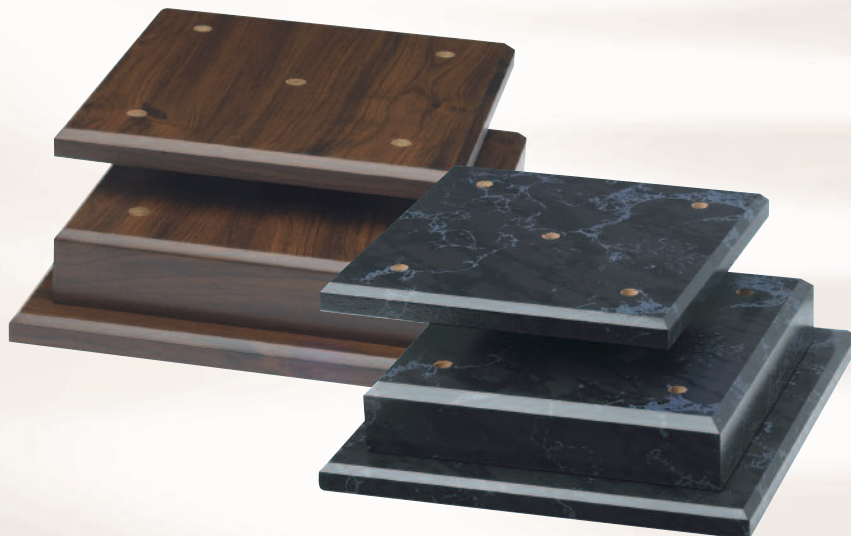

Wood Poster Sets

Laminated Poster Sets

Available in Cherrywood (CW) or Black Marble (BM) Finishes

2 Sizes

1500 Premium 3-Post Set

Base 8" x 8" x 1½"

Lid 8" x 8" x 5/8"

1501 Premium 3-Post Set

Base 10" x 10" x 1½"

Lid 10" x 10" x 5/8"

S1500 3-Post Set
Economy Slant Front

Base 8¼" x 8¼" x ¾"

Lid 7¼" x 7¼" x 5/8"

S1380 2-Post Set
Economy Slant Front

Base 8¼" x 3¾" x ¾"

Lid 8" x 2¾" x 5/8"

1380 2-Post Set

Base 8" x 3" x 1½"

Lid 7½" x 2½" x 5/8"

1480 Premium 4-Post Set

Base 9" x 9" x 2⅛"
with Sub-Base attached

Lid 7½" x 7½" x 5/8"

RESIN AWARDS

PLAQUES