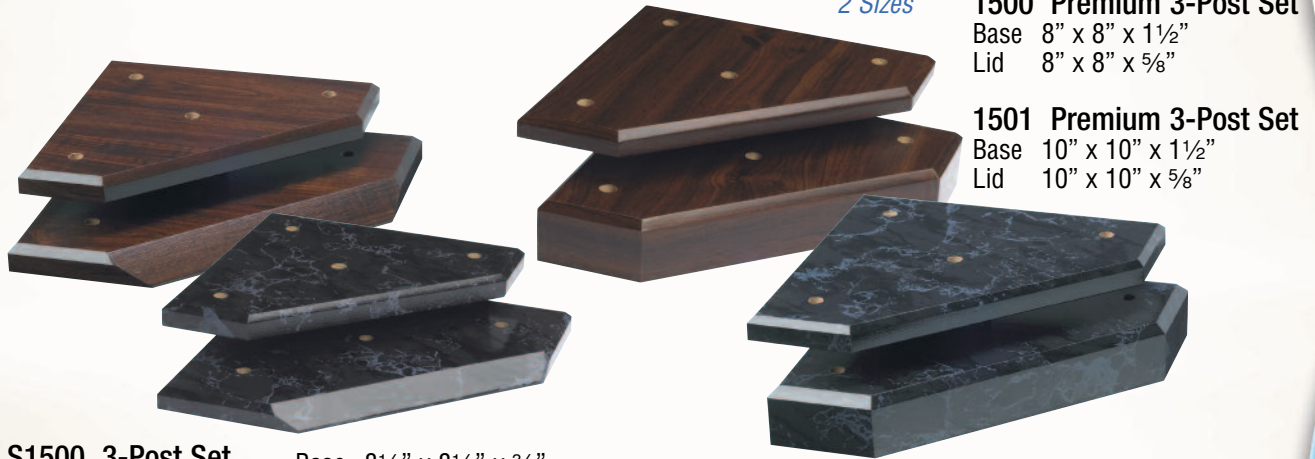

Wood Poster Sets

Laminated Poster Sets

Available in Cherrywood (CW) or Black Marble (BM) Finishes

2 Sizes

1500 Premium 3-Post Set

Base 8" x 8" x 1½"

Lid 8" x 8" x 5/8"

1501 Premium 3-Post Set

Base 10" x 10" x 1½"

Lid 10" x 10" x 5/8"

S1500 3-Post Set
Economy Slant Front

Base 8¼" x 8¼" x ¾"

Lid 7¼" x 7¼" x 5/8"

S1380 2-Post Set
Economy Slant Front

Base 8¼" x 3¾" x ¾"

Lid 8" x 2¾" x 5/8"

1380 2-Post Set

Base 8" x 3" x 1½"

Lid 7½" x 2½" x 5/8"

1480 Premium 4-Post Set

Base 9" x 9" x 2⅛"
with Sub-Base attached

Lid 7½" x 7½" x 5/8"

RESIN AWARDS

PLAQUES